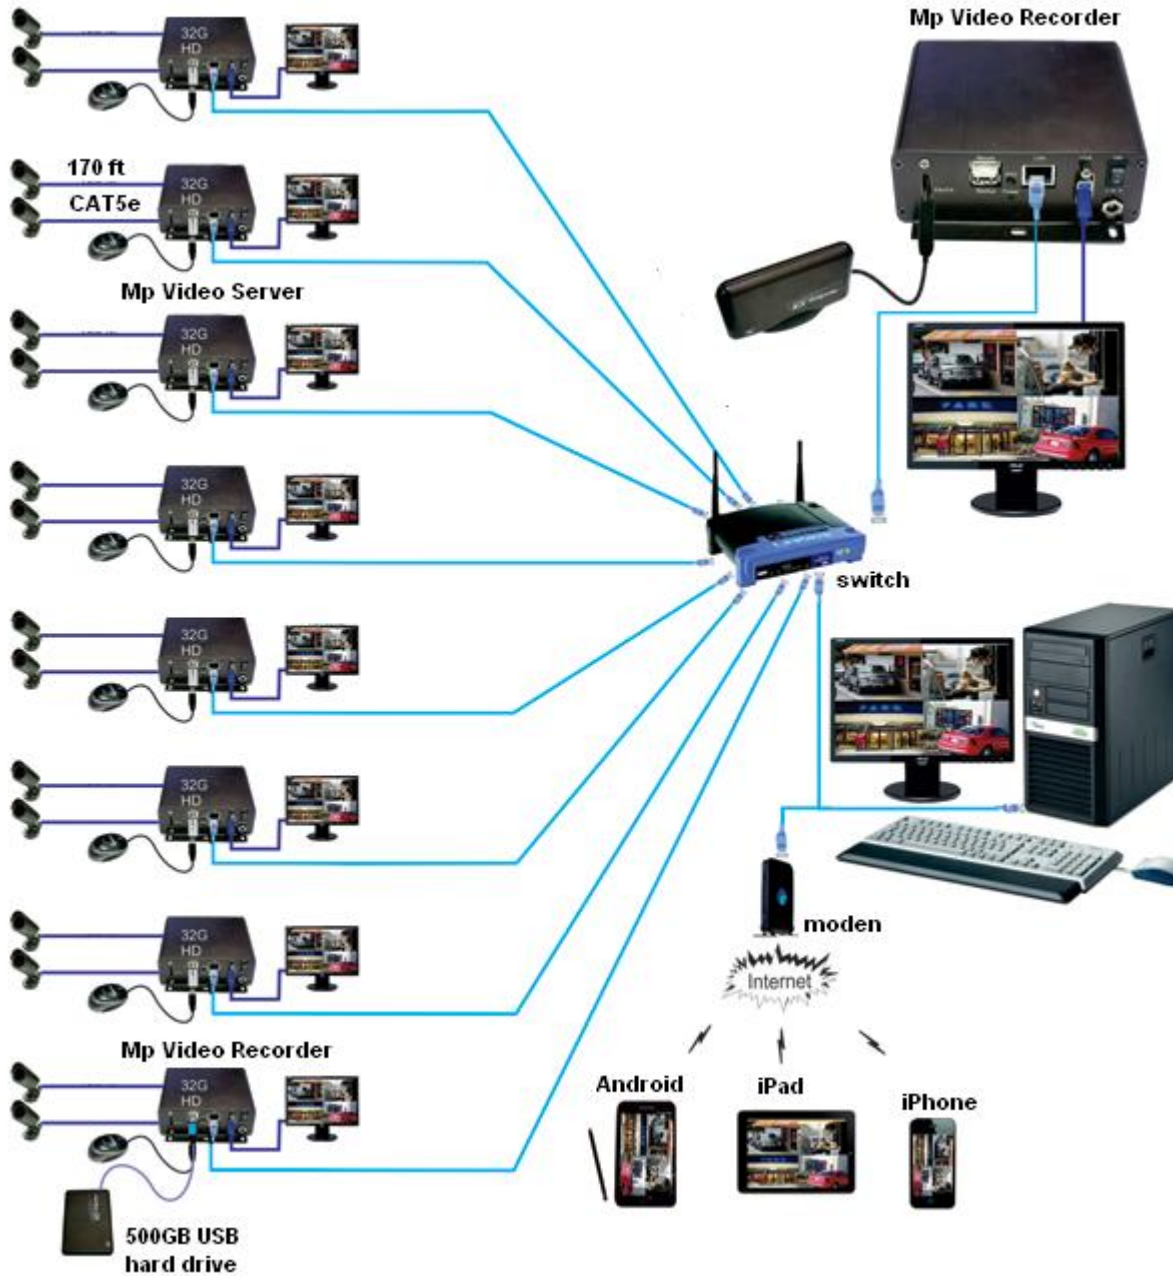

MEGAPIXEL VIDEO SYSTEM

Installation or Set up

As IP camera:

As Standalone DVR:

Features and Specifications are subject to change without further notice.

MEGAPIXEL VIDEO SYSTEM

Installation or Set up

As in An Integrated Megapixel System: